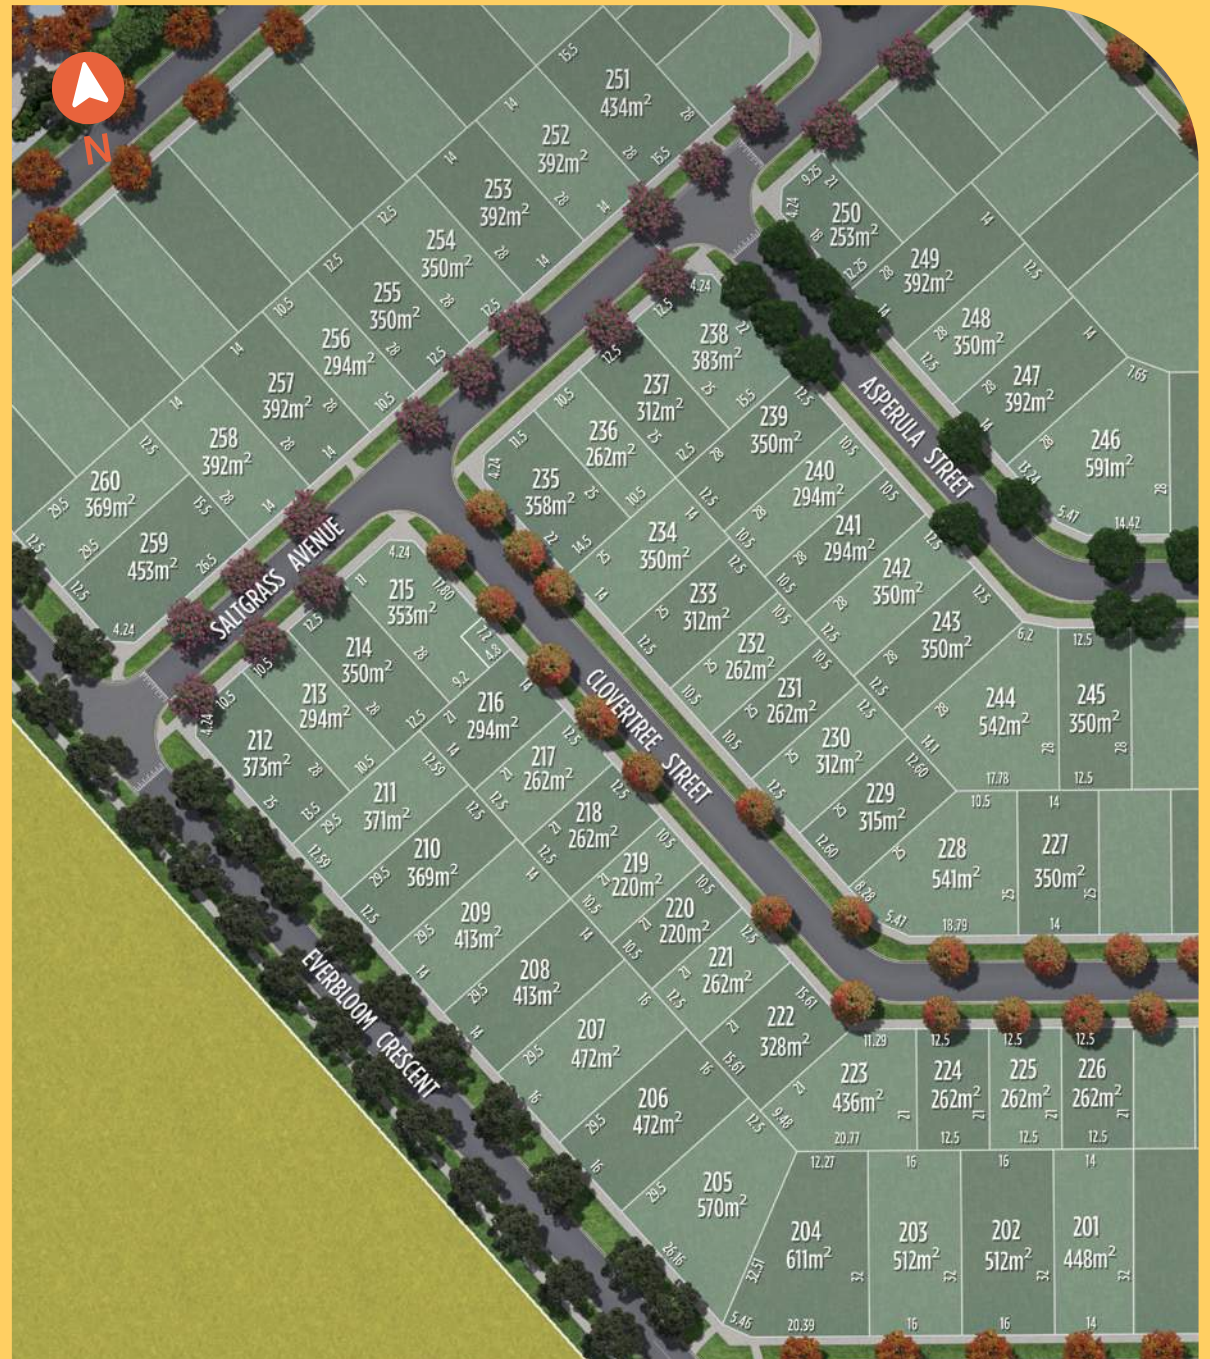

Unity Park

TARNEIT'S NEW HOME GROUND

Release Area

Golden Release

Located alongside a beautiful community park, the Golden Release will offer residents family-sized land with a family-friendly lifestyle.

There's a lot to love about this position-perfect neighbourhood:

- Walking distance from Riverdale Village shopping centre
- 700m from proposed Wyndham City Stadium
- 2 minutes from future Riverdale town centre and transit hub
- Every home is within 400m of a park or sporting area.

Unity Park

TARNEIT'S NEW HOME GROUND

Stage 2

LOT	AREA	FRONTAGE	DEPTH	PRICE	TYPE	STATUS
246	591m ²	-	-	\$480,500	Titled Corner Lot Less \$30,000	AVAILABLE

(03) 9684 8161

1135 Leakes Road, Tarneit
7 Days - 11am - 5pm