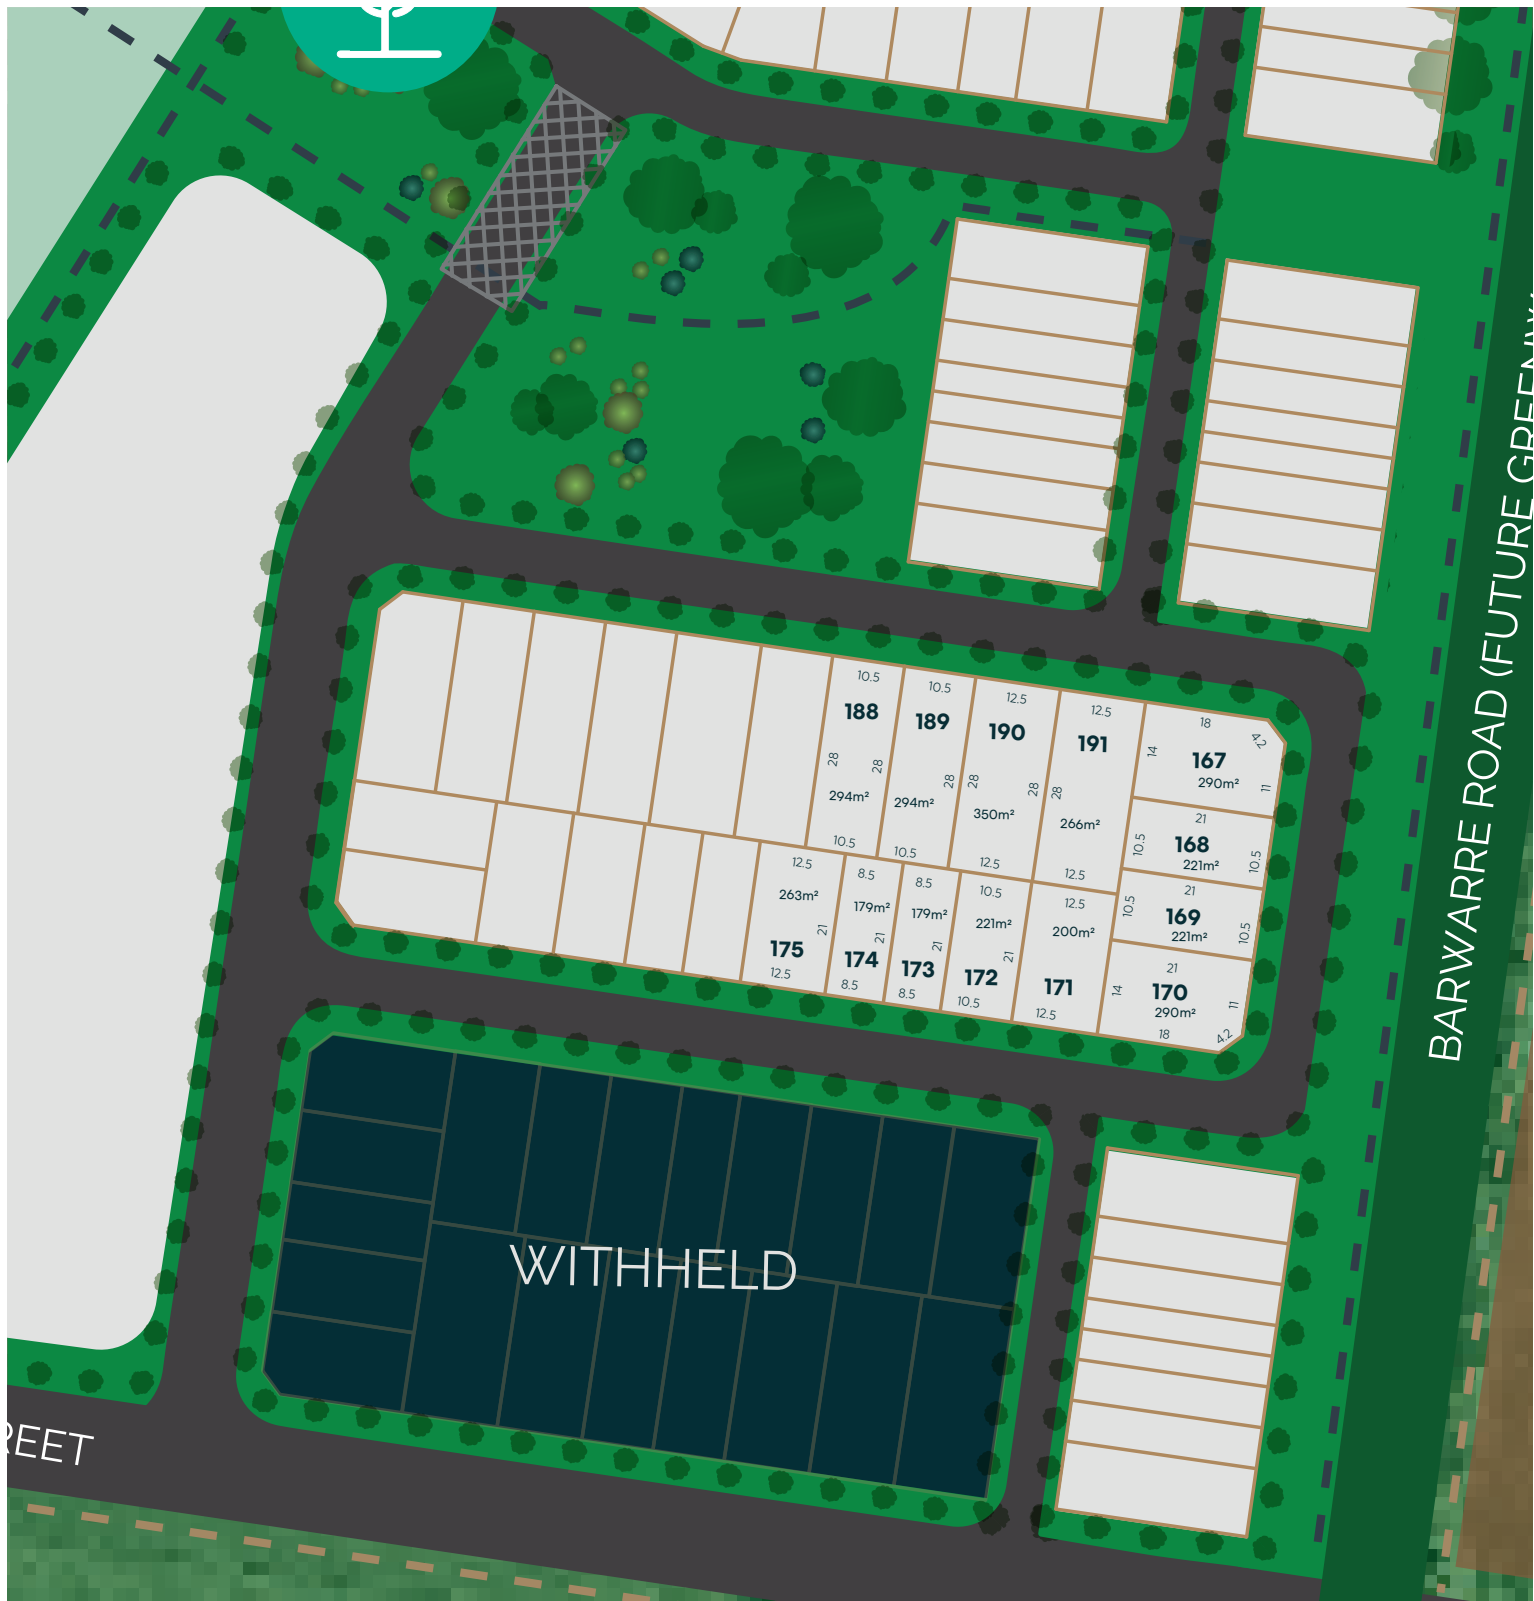

FORREST GREEN

— THE PRECINCT —

Coast Wattle Release

Forrest Green The Precinct is an exciting boutique residential development offering a prime position in what's set to become a highly desired growth area just 15 mins to Geelong City and 15 mins to Torquay Beach.

Located within the brand new, state-of-the-art Armstrong Creek Town Center, Forrest Green The Precinct is your key to connected living. With a range of block sizes available to suit your budget and lifestyle needs, a piece of Forrest Green The Precinct is the perfect option for a savvy first home buyer, an expanding family making a seachange, and a wise investor alike.