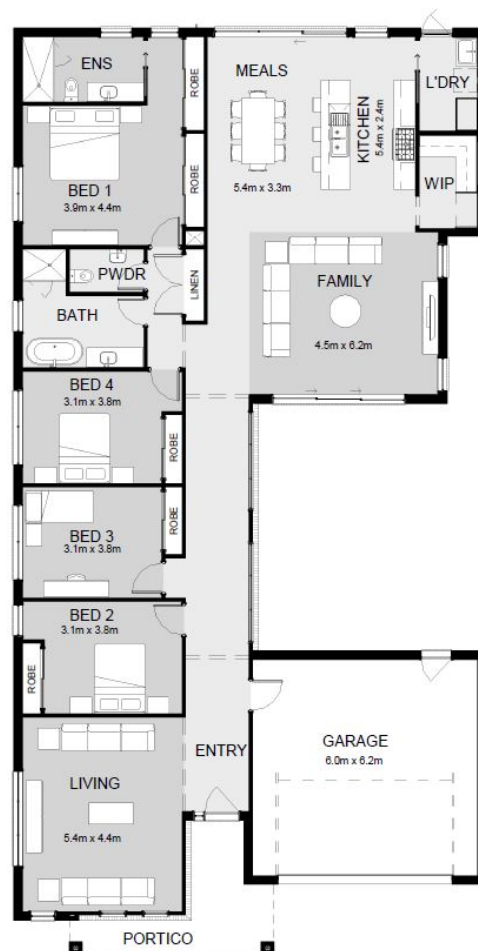

HAMLAN

Contact your
new home
consultant **today**

Chris Dooling
chris@hamlan.com.au
0458007776

hamlan.com.au

Local Builders. Local Suppliers. Local People.

Coridale
CLUB & COUNTRY

Images are for illustrative purposes only and may not represent the final product. Prices are based on availability and price of land. Hamlan Homes reserves the right to alter any price or substitute any home without prior notice. All house and land packages are subject to developers final approval. Speak to a new home consultant for more information. www.hamlan.com.au Images are for illustrative purposes only and may not represent the final product. Prices are based on availability and price of land. Hamlan Homes reserves the right to alter any price or substitute any home without prior notice. Speak to a new home consultant for more information. www.hamlan.com.au